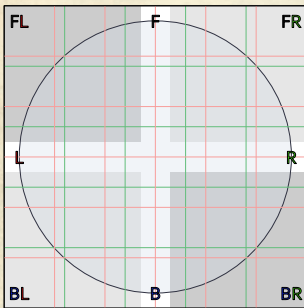

Name:

Strength

Agility

Resilience

Intuition

Logic

Stamina 25% / 50% / 75% / 100%

Skills Bonuses Lvl Df Mkt

Skill	Bonus	Lvl	Df	Mkt

height

weight

Movement

Threat Level

Notes

Conditions

Win Conditions

Armour

Special

Name:

Strength

Agility

Resilience

Intuition

Logic

Stamina 25% / 50% / 75% / 100%

Skills Bonuses Lvl Df Mkt

Skill	Bonus	Lvl	Df	Mkt

height

weight

Movement

Threat Level

Notes

Conditions

Win Conditions

Armour

Special