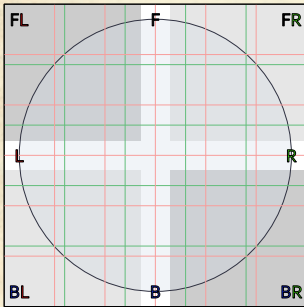

Name:

Strength

Agility

Resilience

Intuition

Logic

Stamina 25% / 50% / 75% / 100%

Skills Bonuses Lvl Df Mkt

Skill	Bonus	Lvl	Df	Mkt

height

weight

Movement

Threat Level

Notes

Conditions

Win Conditions

Armour

Special

Name:

Strength

Agility

Resilience

Intuition

Logic

Stamina 25% / 50% / 75% / 100%

Skills Bonuses Lvl Df Mkt

Skill	Bonus	Lvl	Df	Mkt

height

weight

Movement

Threat Level

Notes

Conditions

Win Conditions

Armour

Special